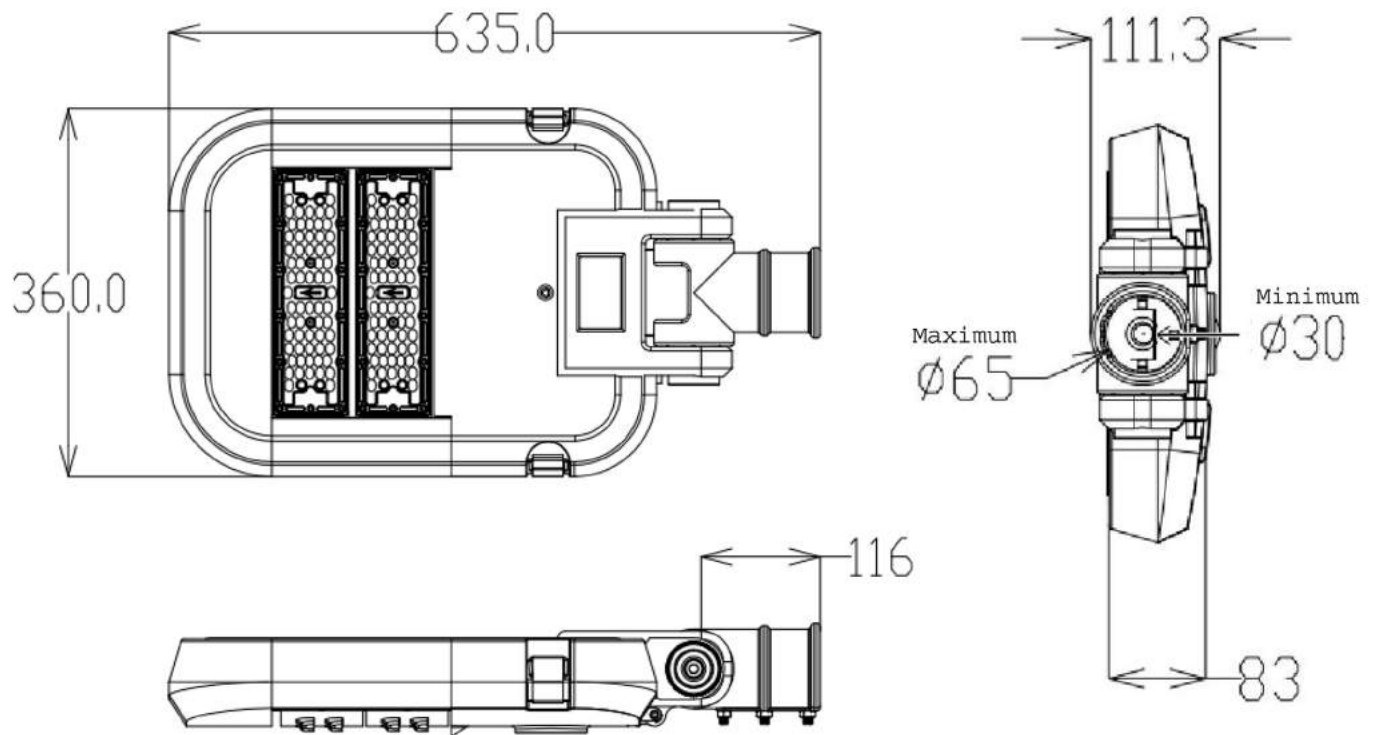

MSL-90-W

AREX LED Street Lantern (IP65)

SPECIFICATION

Model No	MSL-90-W
Wattage	90W
CCT	3000K - 6000K
Supply Current	1.69A
Supply Voltage	100V - 270V
Rated Lumen	11700 lm
Lumen Efficiency	130 lm/w
Measurement	ø 635.5mm x 360mm x 107.3mm
Barcode	9555106 308617
Weight	8.0 kg
Housing Material	Aluminium Die Cast

REFERENCE STANDARD

MS IEC60598-1	MS IEC61000-3-3	IES TM-21-11
MS IEC60598-2-3	MS IEC61000-4-5	IEC60695-11-10
MS 825	MS IEC61547	UL-94
EN55015	MS IEC62471	
MS IEC61000-3-2	MS IEC62471-2	

OVERALL DIMENSIONS